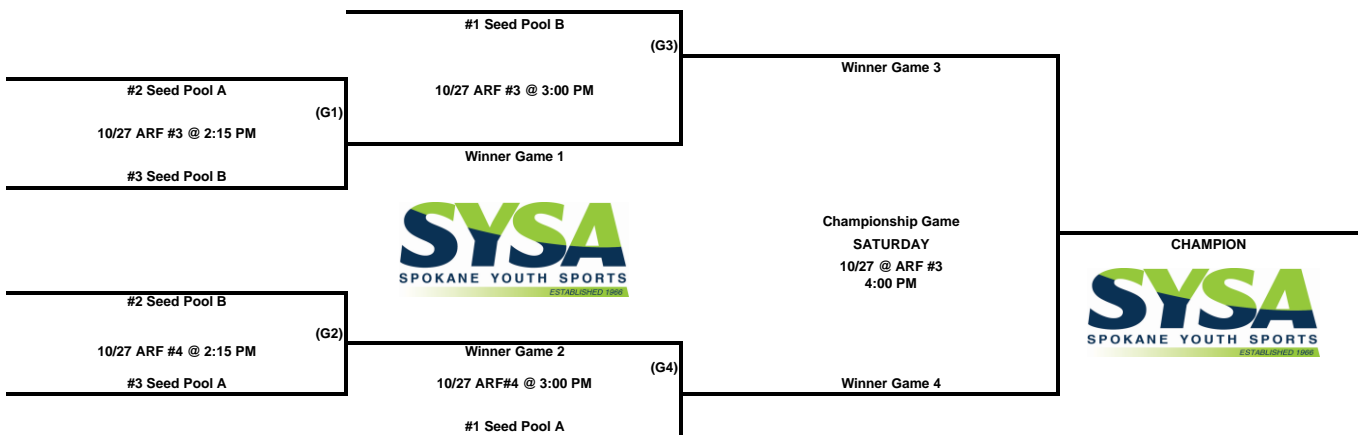

3 / 4 Grade Division

| SYSA SPOKANE YOUTH SPORTS <small>ESTABLISHED 1988</small> | | Pool 'A' | | | | SYSA SPOKANE YOUTH SPORTS <small>ESTABLISHED 1988</small> | |
|---|-----------|----------|-----------|----------|----------|---|--|
| DATE | TEAM 1 | | TEAM 2 | LOCATION | TIME | | |
| Saturday, October 27, 2018 | Rhinos | VS | Falcons | ARF #3 | 10:00 AM | | |
| Saturday, October 27, 2018 | Longhorns | VS | Maddogs | ARF #3 | 10:45 AM | | |
| Saturday, October 27, 2018 | Falcons | VS | Irish | ARF #4 | 11:30 AM | | |
| Saturday, October 27, 2018 | Maddogs | VS | Rhinos | ARF #3 | 12:15 PM | | |
| Saturday, October 27, 2018 | Irish | VS | Longhorns | ARF #4 | 1:30 PM | | |

| SYSA SPOKANE YOUTH SPORTS <small>ESTABLISHED 1988</small> | | Pool 'B' | | | | SYSA SPOKANE YOUTH SPORTS <small>ESTABLISHED 1988</small> | |
|---|----------------------|----------|----------------------|----------|----------|---|--|
| DATE | TEAM 1 | | TEAM 2 | LOCATION | TIME | | |
| Saturday, October 27, 2018 | WSU Cougars | VS | Nittany Lions | ARF #3 | 8:30 AM | | |
| Saturday, October 27, 2018 | Baby Blue Raiders | VS | WSU Cougars | ARF #3 | 9:15 AM | | |
| Saturday, October 27, 2018 | Broncos | VS | Nittany Lions | ARF #4 | 10:00 AM | | |
| Saturday, October 27, 2018 | Baby Blue Raiders | VS | Prairie View Raiders | ARF #3 | 11:30 AM | | |
| Saturday, October 27, 2018 | Prairie View Raiders | VS | Broncos | ARF #4 | 12:15 PM | | |

CHAMPIONSHIP BRACKET

*The top three seeds from each Pool advance to the Championship Bracket on Saturday, October 27th. Seeding determined by 10 pt system and tie breakers if necessary.