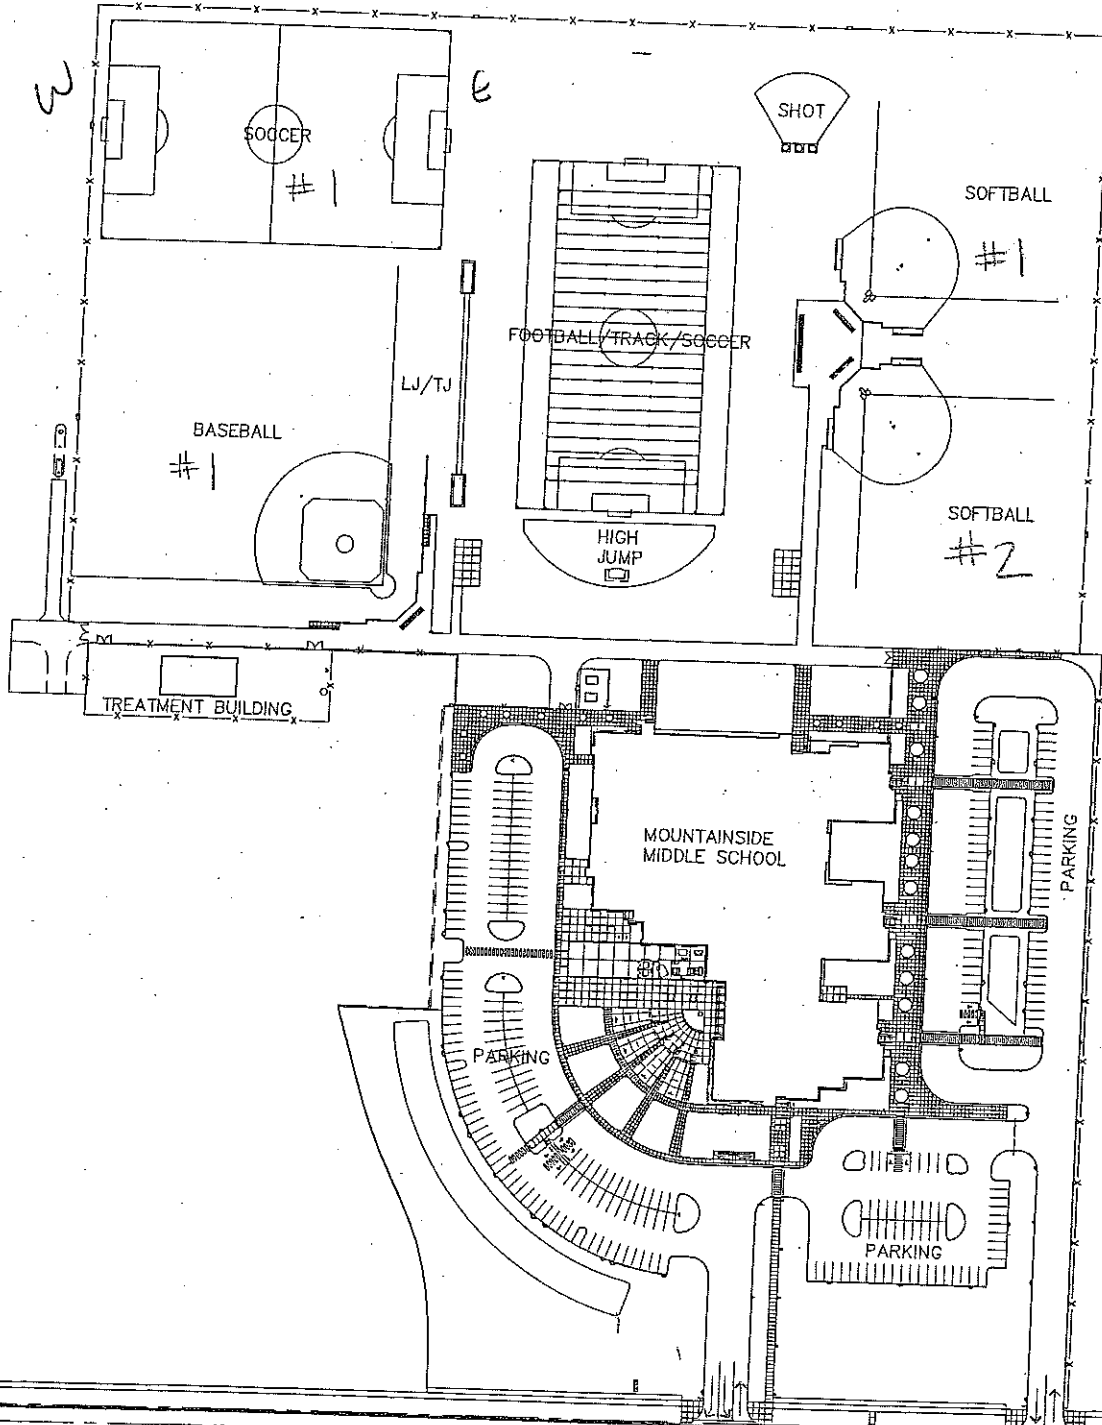

SITE PLAN - MOUNTAINSIDE MIDDLE SCHOOL

79.37 ACRES

PROPERTY EXTENDS 410'

PROPERTY EXTENDS 1060'

DAY-MT. SPOKANE ROAD

PATRICIA RD