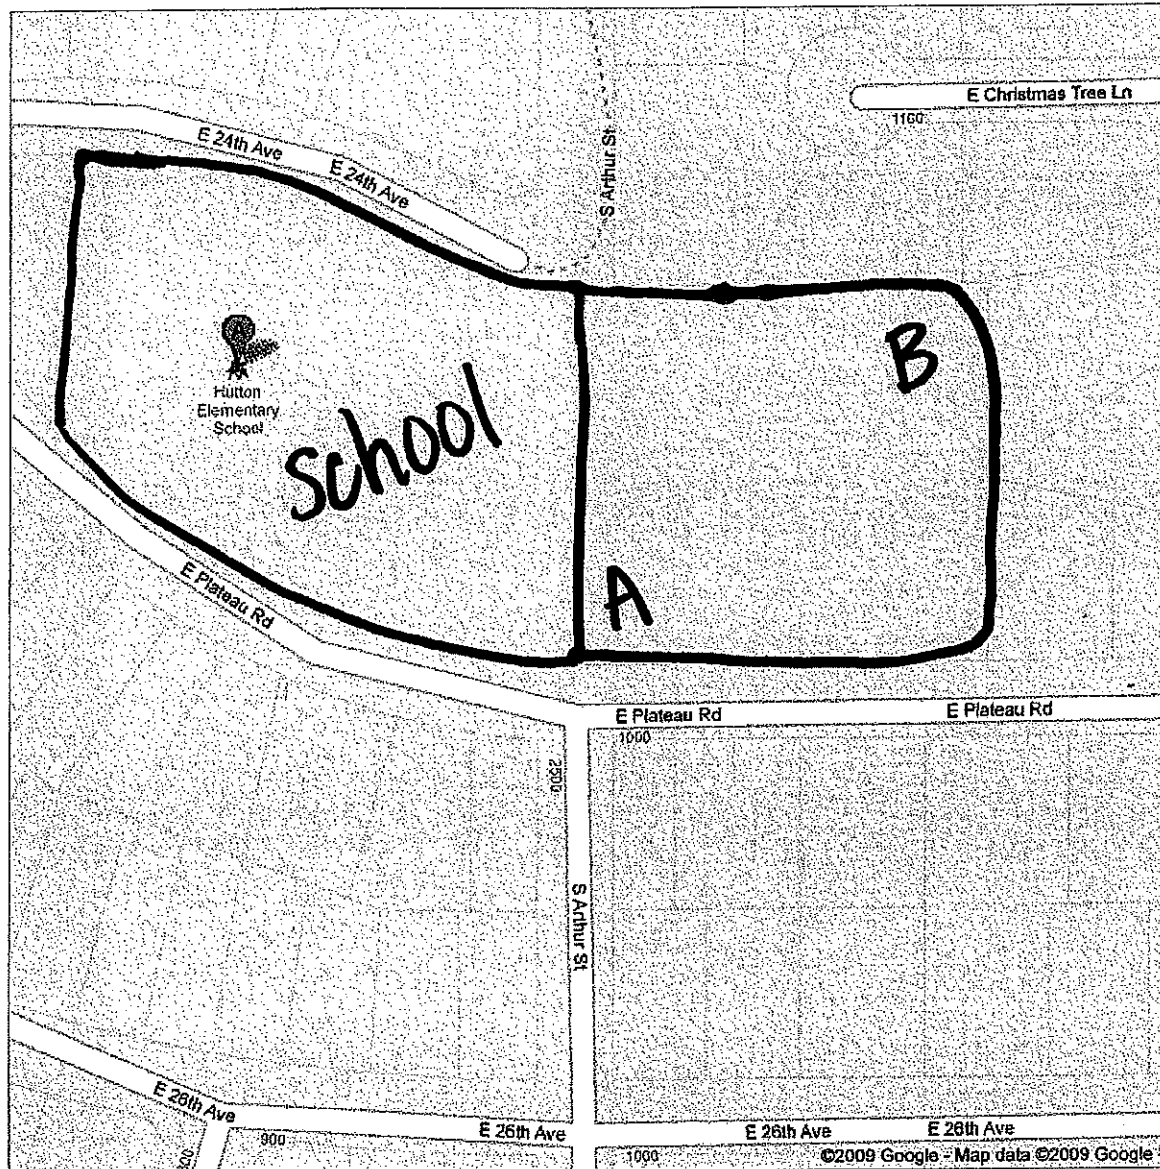

Google maps

Get Google Maps on your phone  
Text the word "GMAPS" to 466453

**A. Hutton Elementary School**  
908 East 24th Avenue, Spokane, WA -  
(509) 354-3030  
5 reviews